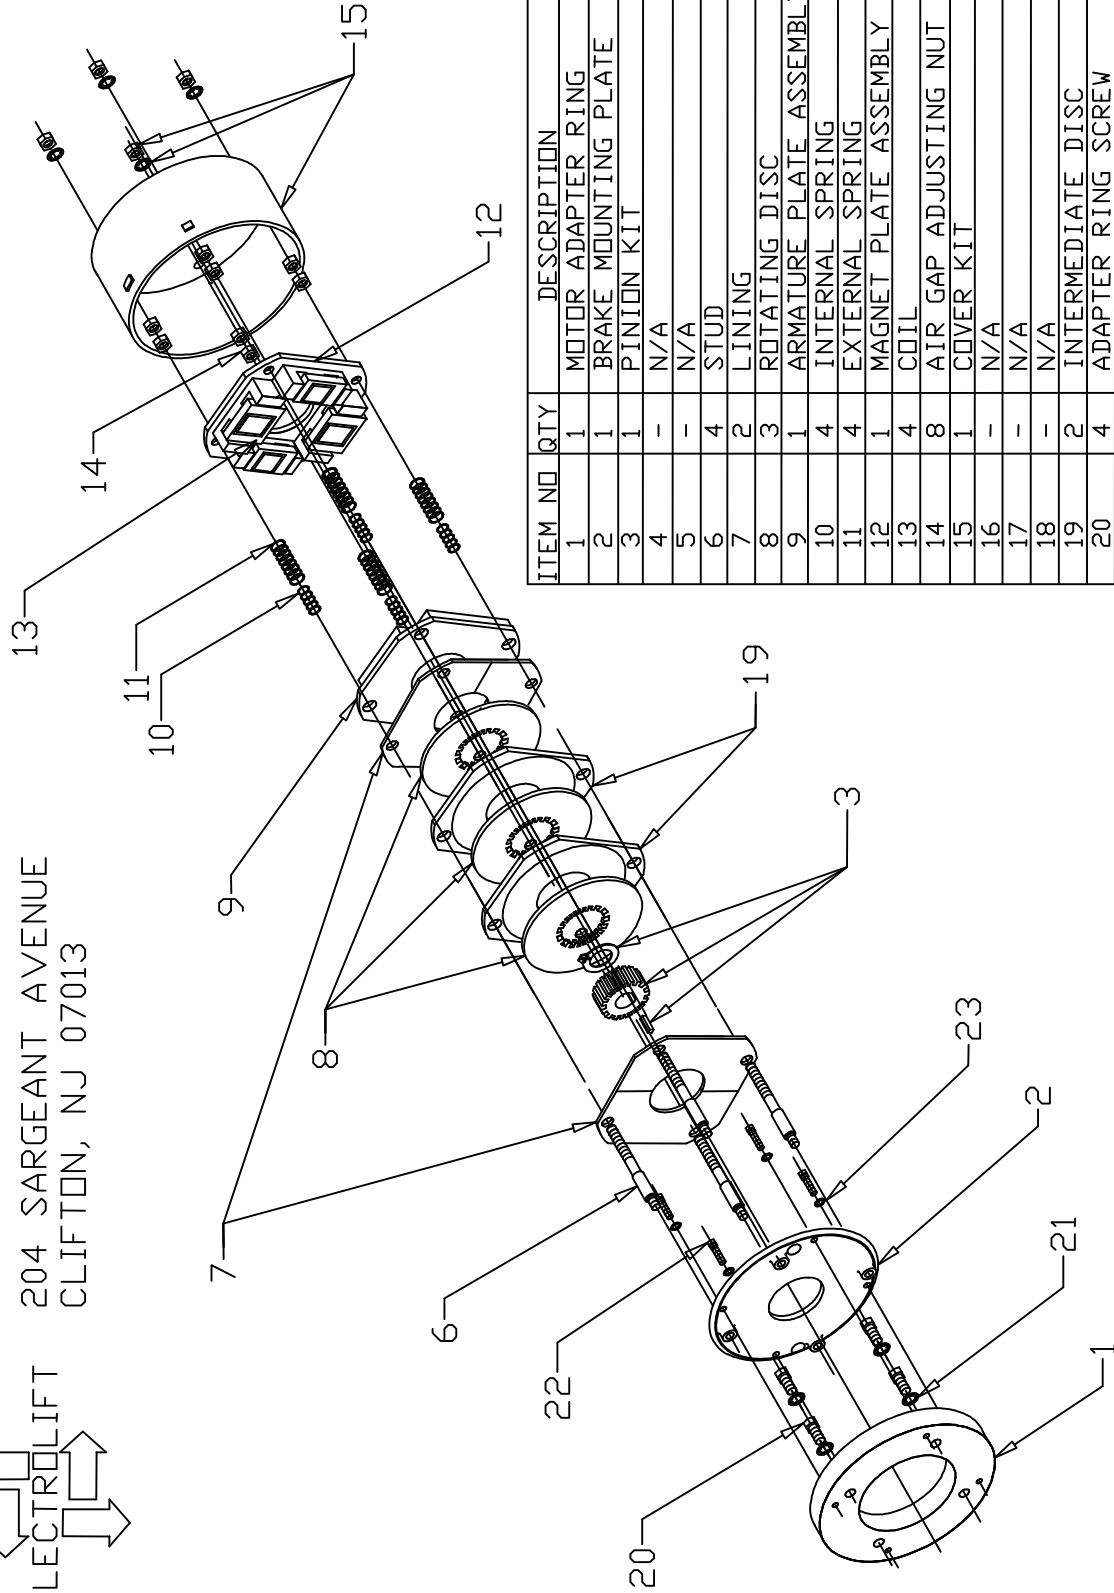

204 SARGEANT AVENUE
CLIFTON, NJ 07013

ITEM NO	QTY	DESCRIPTION
1	1	MOTOR ADAPTER RING
2	1	BRAKE MOUNTING PLATE
3	1	PINION KIT
4	-	N/A
5	-	N/A
6	4	STUD
7	2	LINING
8	3	ROTATING DISC
9	1	ARMATURE PLATE ASSEMBLY
10	4	INTERNAL SPRING
11	4	EXTERNAL SPRING
12	1	MAGNET PLATE ASSEMBLY
13	4	COIL
14	8	AIR GAP ADJUSTING NUT
15	1	COVER KIT
16	-	N/A
17	-	N/A
18	-	N/A
19	2	INTERMEDIATE DISC
20	4	ADAPTER RING SCREW
21	4	ADAPTER RING LOCK WASHER
22	4	BRAKE MOUNTING PLATE SCREW
23	4	BRAKE MOUNTING PLATE LOCK WASHER

SHEET 831-3
REV-1

ELECTRO LIFT TRIPLE DISC PACKAGE BRAKE