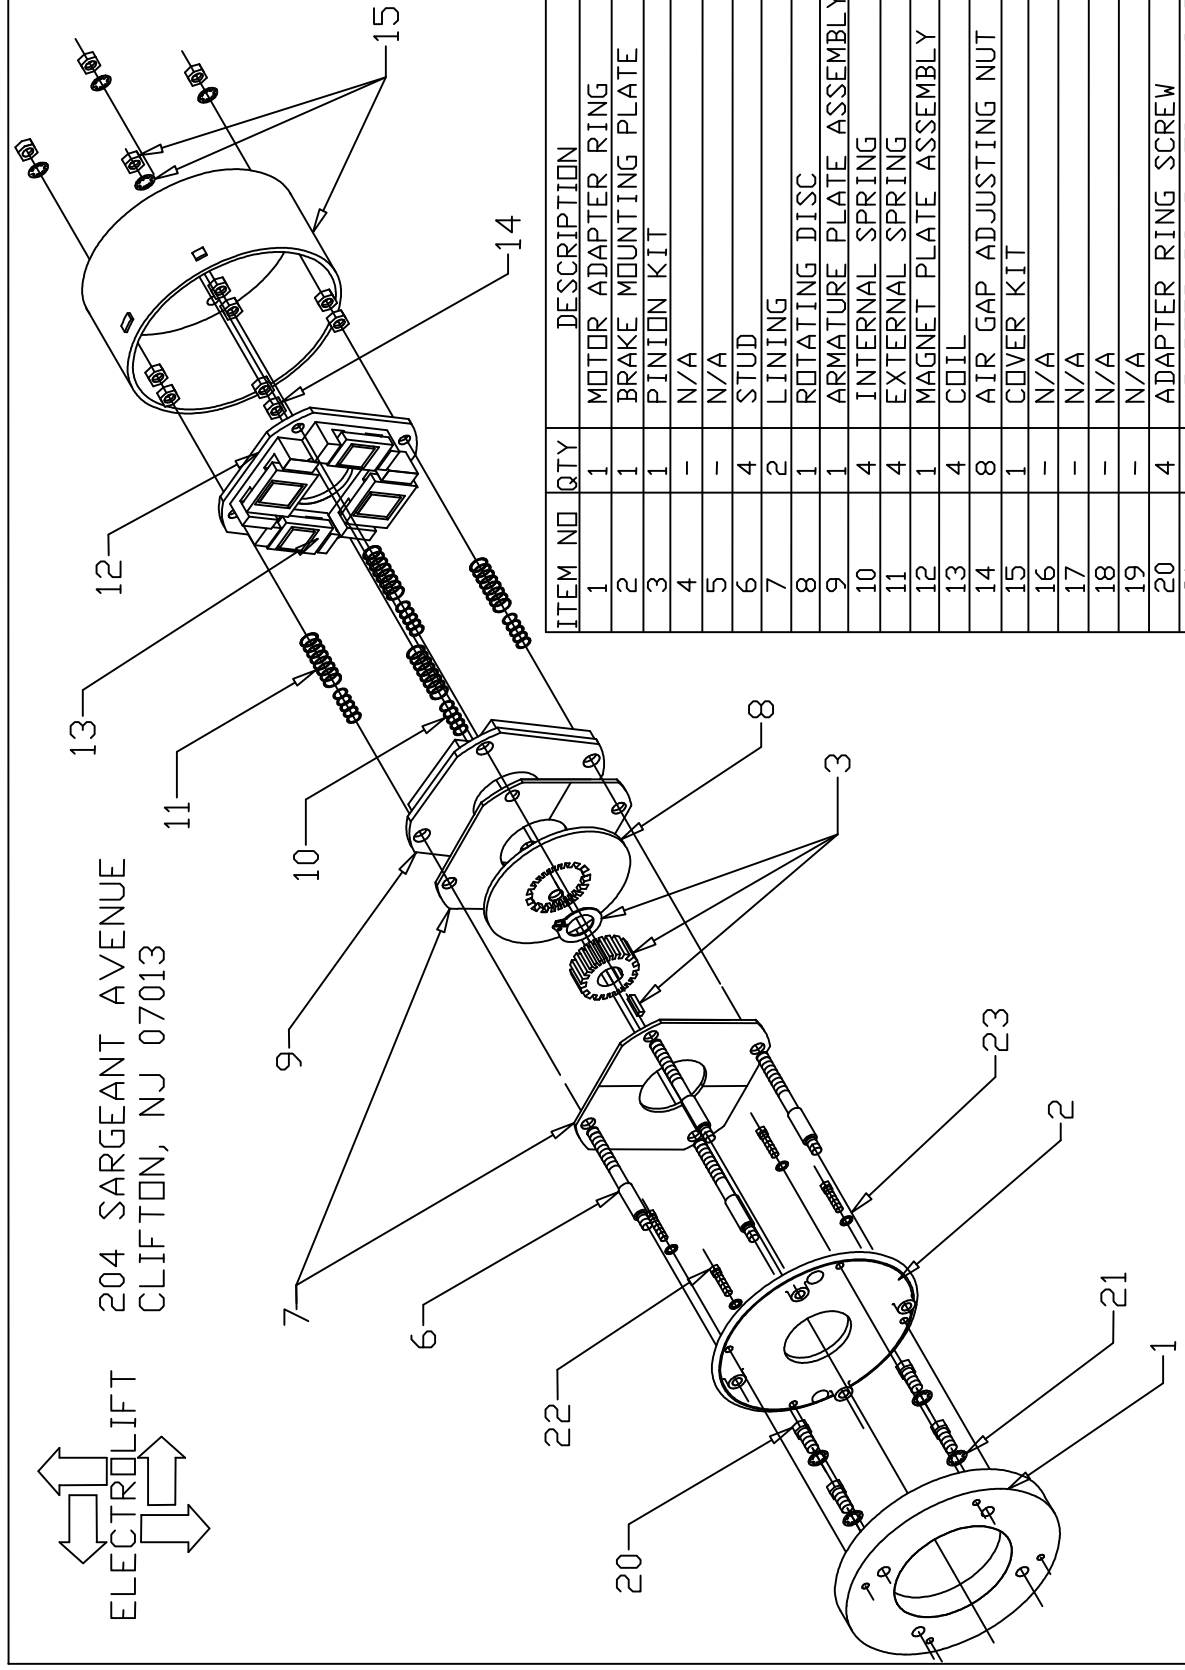

204 SARGEANT AVENUE
CLIFTON, NJ 07013

ITEM NO	QTY	DESCRIPTION
1	1	MOTOR ADAPTER RING
2	1	BRAKE MOUNTING PLATE
3	1	PINION KIT
4	-	N/A
5	-	N/A
6	4	STUD
7	2	LINING
8	1	ROTATING DISC
9	1	ARMATURE PLATE ASSEMBLY
10	4	INTERNAL SPRING
11	4	EXTERNAL SPRING
12	1	MAGNET PLATE ASSEMBLY
13	4	COIL
14	8	AIR GAP ADJUSTING NUT
15	1	COVER KIT
16	-	N/A
17	-	N/A
18	-	N/A
19	-	N/A
20	4	ADAPTER RING SCREW
21	4	ADAPTER RING LOCK WASHER
22	4	BRAKE MOUNTING PLATE SCREW
23	4	BRAKE MOUNTING PLATE LOCK WASHER

SHEET 831-1
REV-1

ELECTRO LIFT SINGLE DISC PACKAGE BRAKE